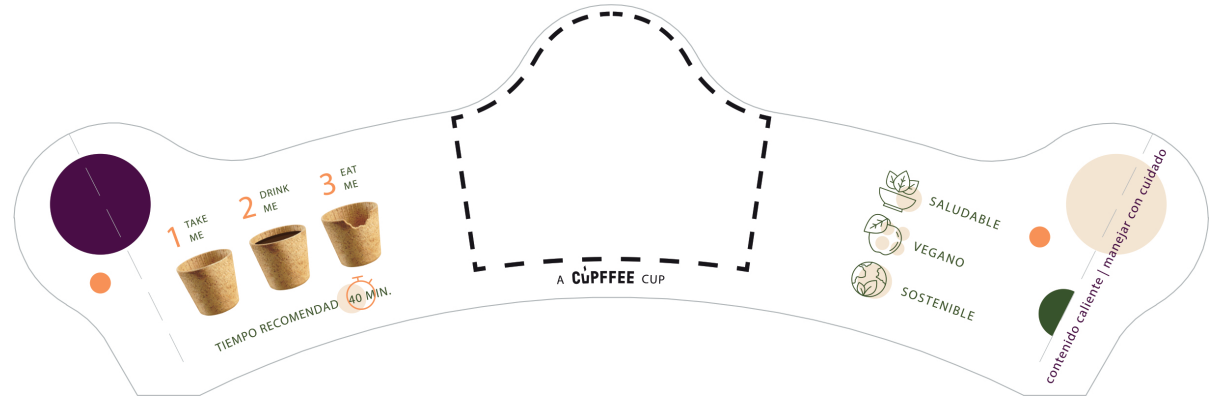

TBC603 1 - 2

Vollfarbig

Eat Me Cup - Essbarer Becher - 4oz

Eat Me Cup - Essbarer Becher - 8oz